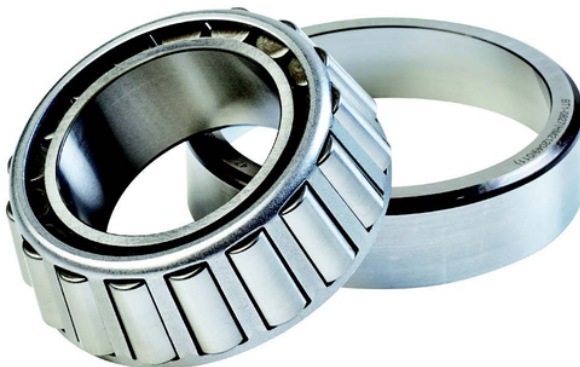

BEARINGS

BWSET401

$44.95

BWSET403

$56.95

BWSET429

$73.95

BWSET430

$62.95